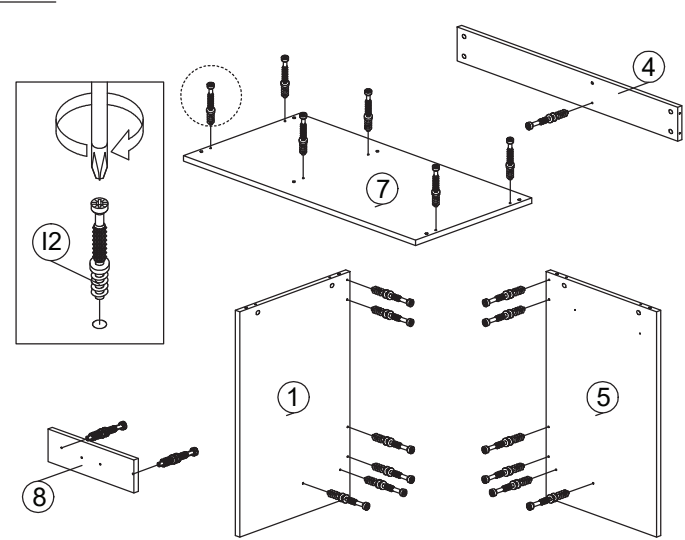

✓ SOFT, DRY CLOTH	✗ CHEMICAL	✓ HEAT	✓ KEEP DRY	✓ HANDLE WITH CARE	✗ DO NOT USE KNIFE

ASSEMBLY INSTRUCTION

MODEL : CT 898871 (IRMO)

DESCRIPTION : COMPUTER TABLE

HARDWARE	A	B	C	D	E	F	G	H	I	J	K	L
									I1 I2 I3			L1 L2
	WOOD DOWEL 8 X 25 7	WOOD DOWEL 6 X 30 4	CB SCREW M3.5X16MM 12	CB SCREW M4X25MM 2	CB SCREW M4X38MM 4	JCBC W M6X50MM 2	ALLEN KEY (M4) 1	PVC NAIL WITH PIN 5/8 4	MINIFIX (HOUSING) 21 MINIFIX (EURO 24) 21 MINIFIX CAP 21	PVC HANDLE-64 1	PVC NAIL WITH PIN 5/8 4	DRAWER SLIDE 12" 1

PART LIST

STEP 1

STEP 2

STEP 3

STEP 4

STEP 5

STEP 6

STEP 7