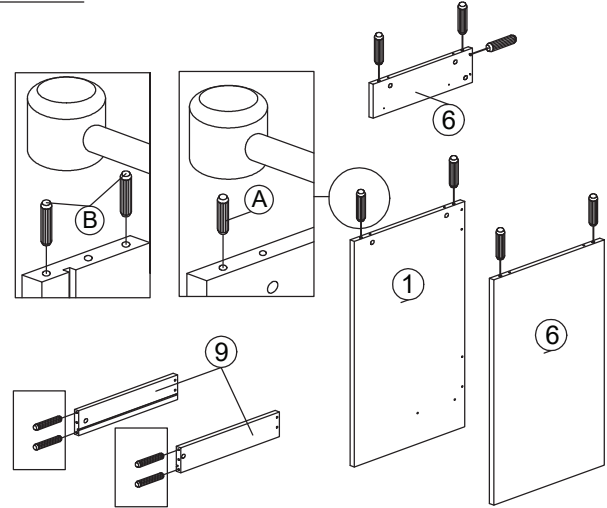

✓ SOFT, DRY CLOTH	✗ CHEMICAL	✓ HEAT	✓ KEEP DRY	✓ HANDLE WITH CARE	✗ DO NOT USE KNIFE

ASSEMBLY INSTRUCTION

MODEL : CT 898871 (IRMO)

DESCRIPTION : COMPUTER TABLE

HARDWARE	A	B	C	D	E	F	G	H	I	J	K	L
									I1 I2 I3			L1 L2
	WOOD DOWEL 8 X 25 7	WOOD DOWEL 6 X 30 4	CB SCREW M3.5X16MM 12	CB SCREW M4X25MM 2	CB SCREW M4X38MM 4	JCBC W M6X50MM 2	ALLEN KEY (M4) 1	PVC NAIL WITH PIN 5/8 4	MINIFIX (HOUSING) 21 MINIFIX (EURO 24) 21 MINIFIX CAP 21	PVC HANDLE-64 1	PVC NAIL WITH PIN 5/8 4	DRAWER SLIDE 12" 1

PART LIST

STEP 1

STEP 2

STEP 3

STEP 4

STEP 5

STEP 6

STEP 7