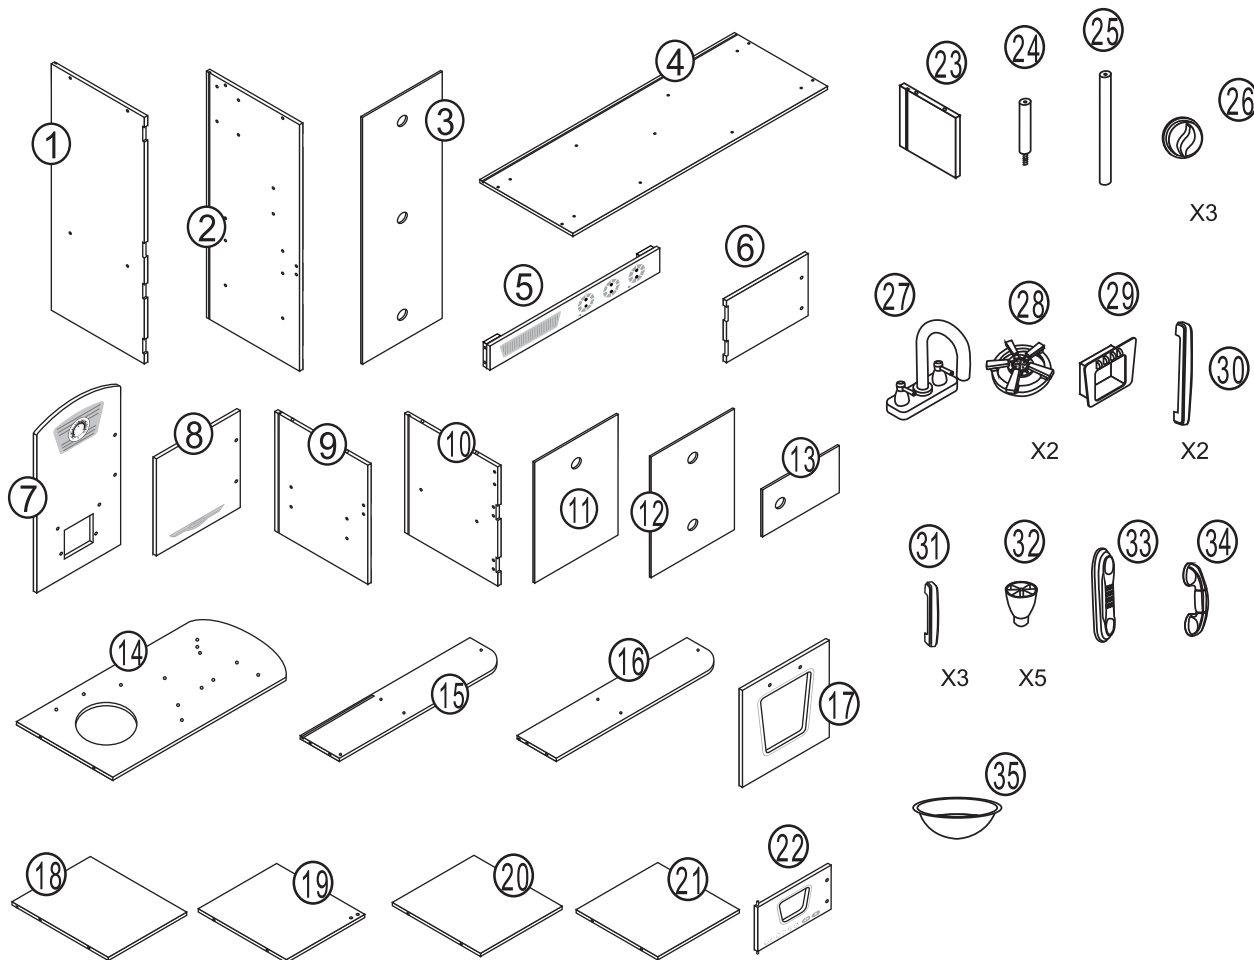

Wooden Kitchen Toy

Assembly instructions

Please retain this information for future reference

- | | | | | | | | | | | |
|---|---|---|---|---|---|---|--|---|--|--|
| A |  X30 | D |  X2 | G |  X44 | J |  X5 | M |  X4 |  X1 |
| B |  X2 | E |  X10 | H |  X2 | K |  X6 | N |  X4 |  X1 |
| C |  X22 | F |  X6 | I |  X5 | L |  X2 | O |  X5 | |

WARNING:

CHOKING HAZARD - Small parts.

Not for children under 3 years.
Adult assembly by hand screwdriver required.

ACHTUNG: Erstickungsgefahr durch kleiner Teile.
Nicht geeignet für Kinder unter 3 Jahren.
Erwachsener Montage von Hand Schraubendreher erforderlich.

20

21

22

23