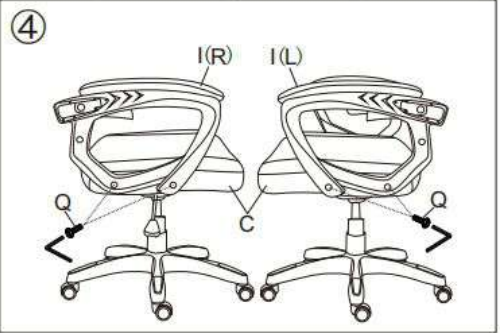

# Functions

**Reclining :**

Press the button under the armrest to recline, can stop in 3 angles.

Notes: Must press the buttons of two sides at the same time.

**Adjustable lumbar support:**

Can be adjusted up and down to fit the waist better.

**Adjustable Height:**

Pull upward on lever to achieve height adjustment.

**Swiveling:**

Can swivel and stop in any position.