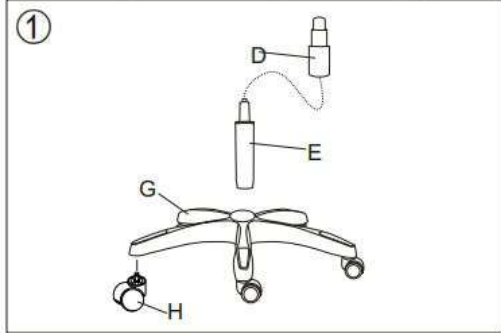

# Functions

**Reclining :**

Press the button under the armrest to recline, can stop in 3 angles.

Notes: Must press the buttons of two sides at the same time.

**Adjustable lumbar support:**

Can be adjusted up and down to fit the waist better.

**Adjustable Height:**

Pull upward on lever to achieve height adjustment.

**Swiveling:**

Can swivel and stop in any position.