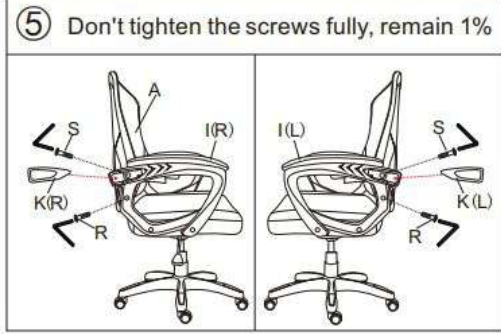

# Functions

**Reclining :**

Press the button under the armrest to recline, can stop in 3 angles.

Notes: Must press the buttons of two sides at the same time.

**Adjustable lumbar support:**

Can be adjusted up and down to fit the waist better.

**Adjustable Height:**

Pull upward on lever to achieve height adjustment.

**Swiveling:**

Can swivel and stop in any position.