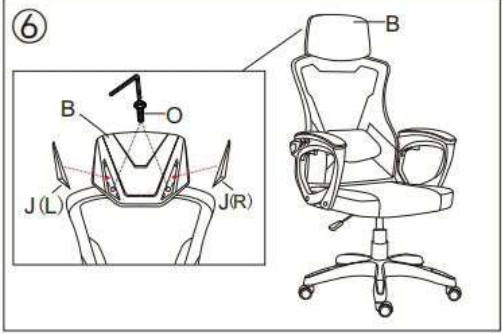

# Functions

**Reclining :**

Press the button under the armrest to recline, can stop in 3 angles.

Notes: Must press the buttons of two sides at the same time.

**Adjustable lumbar support:**

Can be adjusted up and down to fit the waist better.

**Adjustable Height:**

Pull upward on lever to achieve height adjustment.

**Swiveling:**

Can swivel and stop in any position.